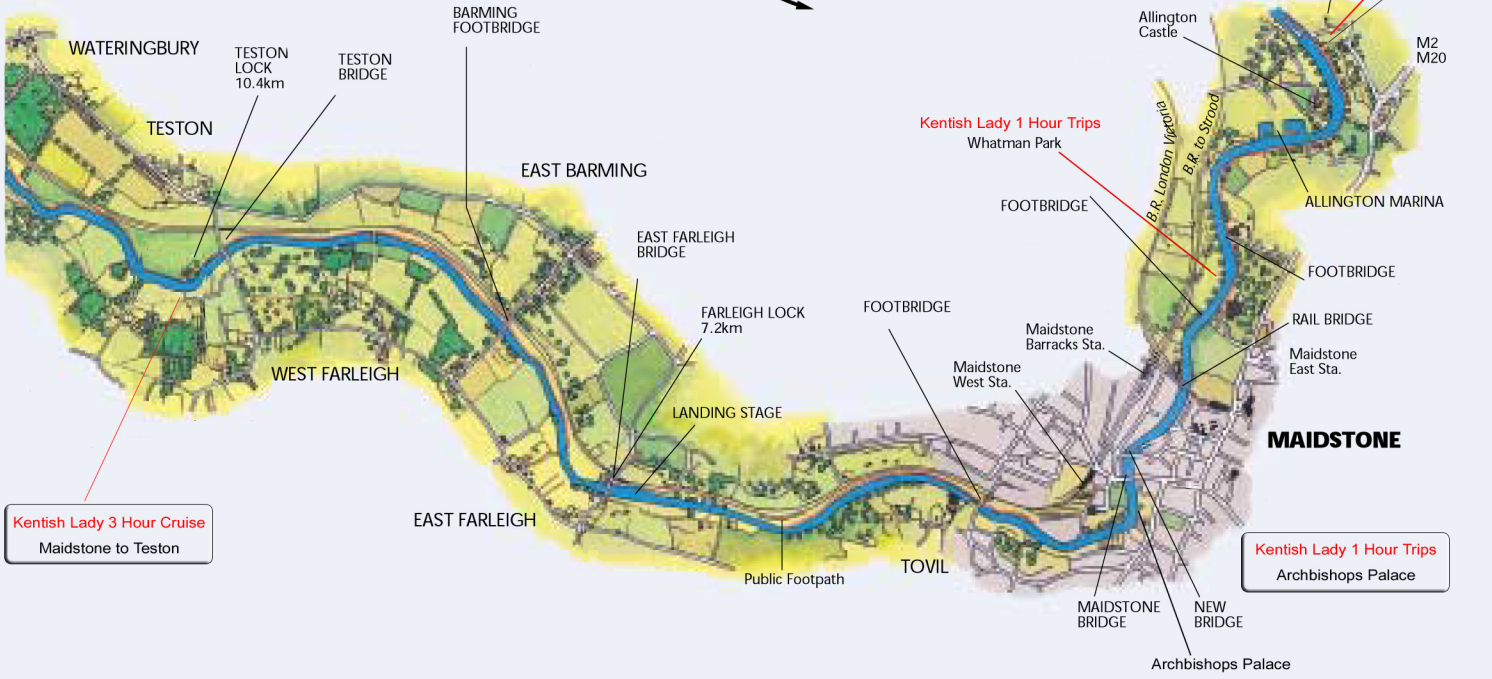

# Allington to Teston

DIRECTION OF FLOW

Kentish Lady 1 Hour Trips  
Malta Inn / Kent Life

Kentish Lady 3 Hour Cruise  
Maidstone to Teston

Kentish Lady 1 Hour Trips  
Whatman Park

Kentish Lady 1 Hour Trips  
Archbishops Palace