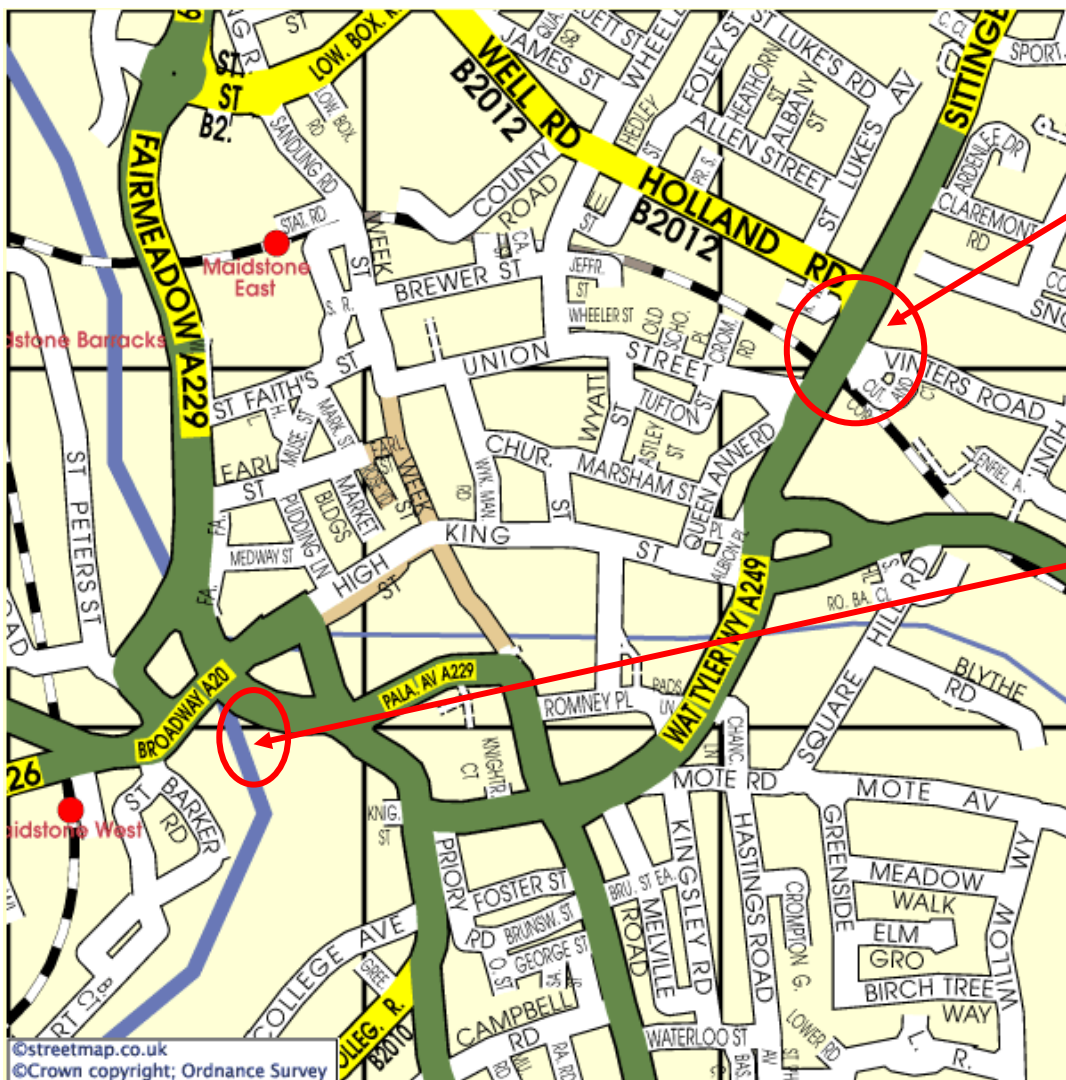

COACH PARKING IN MAIDSTONE, KENT

Coaches can pick up/drop off in a lay-by in front of the Archbishops Palace (ME15 6YE), but cannot be left there.

Coach parking is available at Sittingbourne Road car park (ME14 5XA) which has bays designated for coaches. No prior agreement is required and there is no charge. The car park is open at all times and as it is a long stay car park there are no restrictions on length of stay.

Unfortunately there are no taxi ranks in the vicinity therefore you would need to book in advance. Local companies include:

Sapphire Cars	01622 663000
Streamline (Maidstone)	01622 750000
Express Cabs	01622 690000